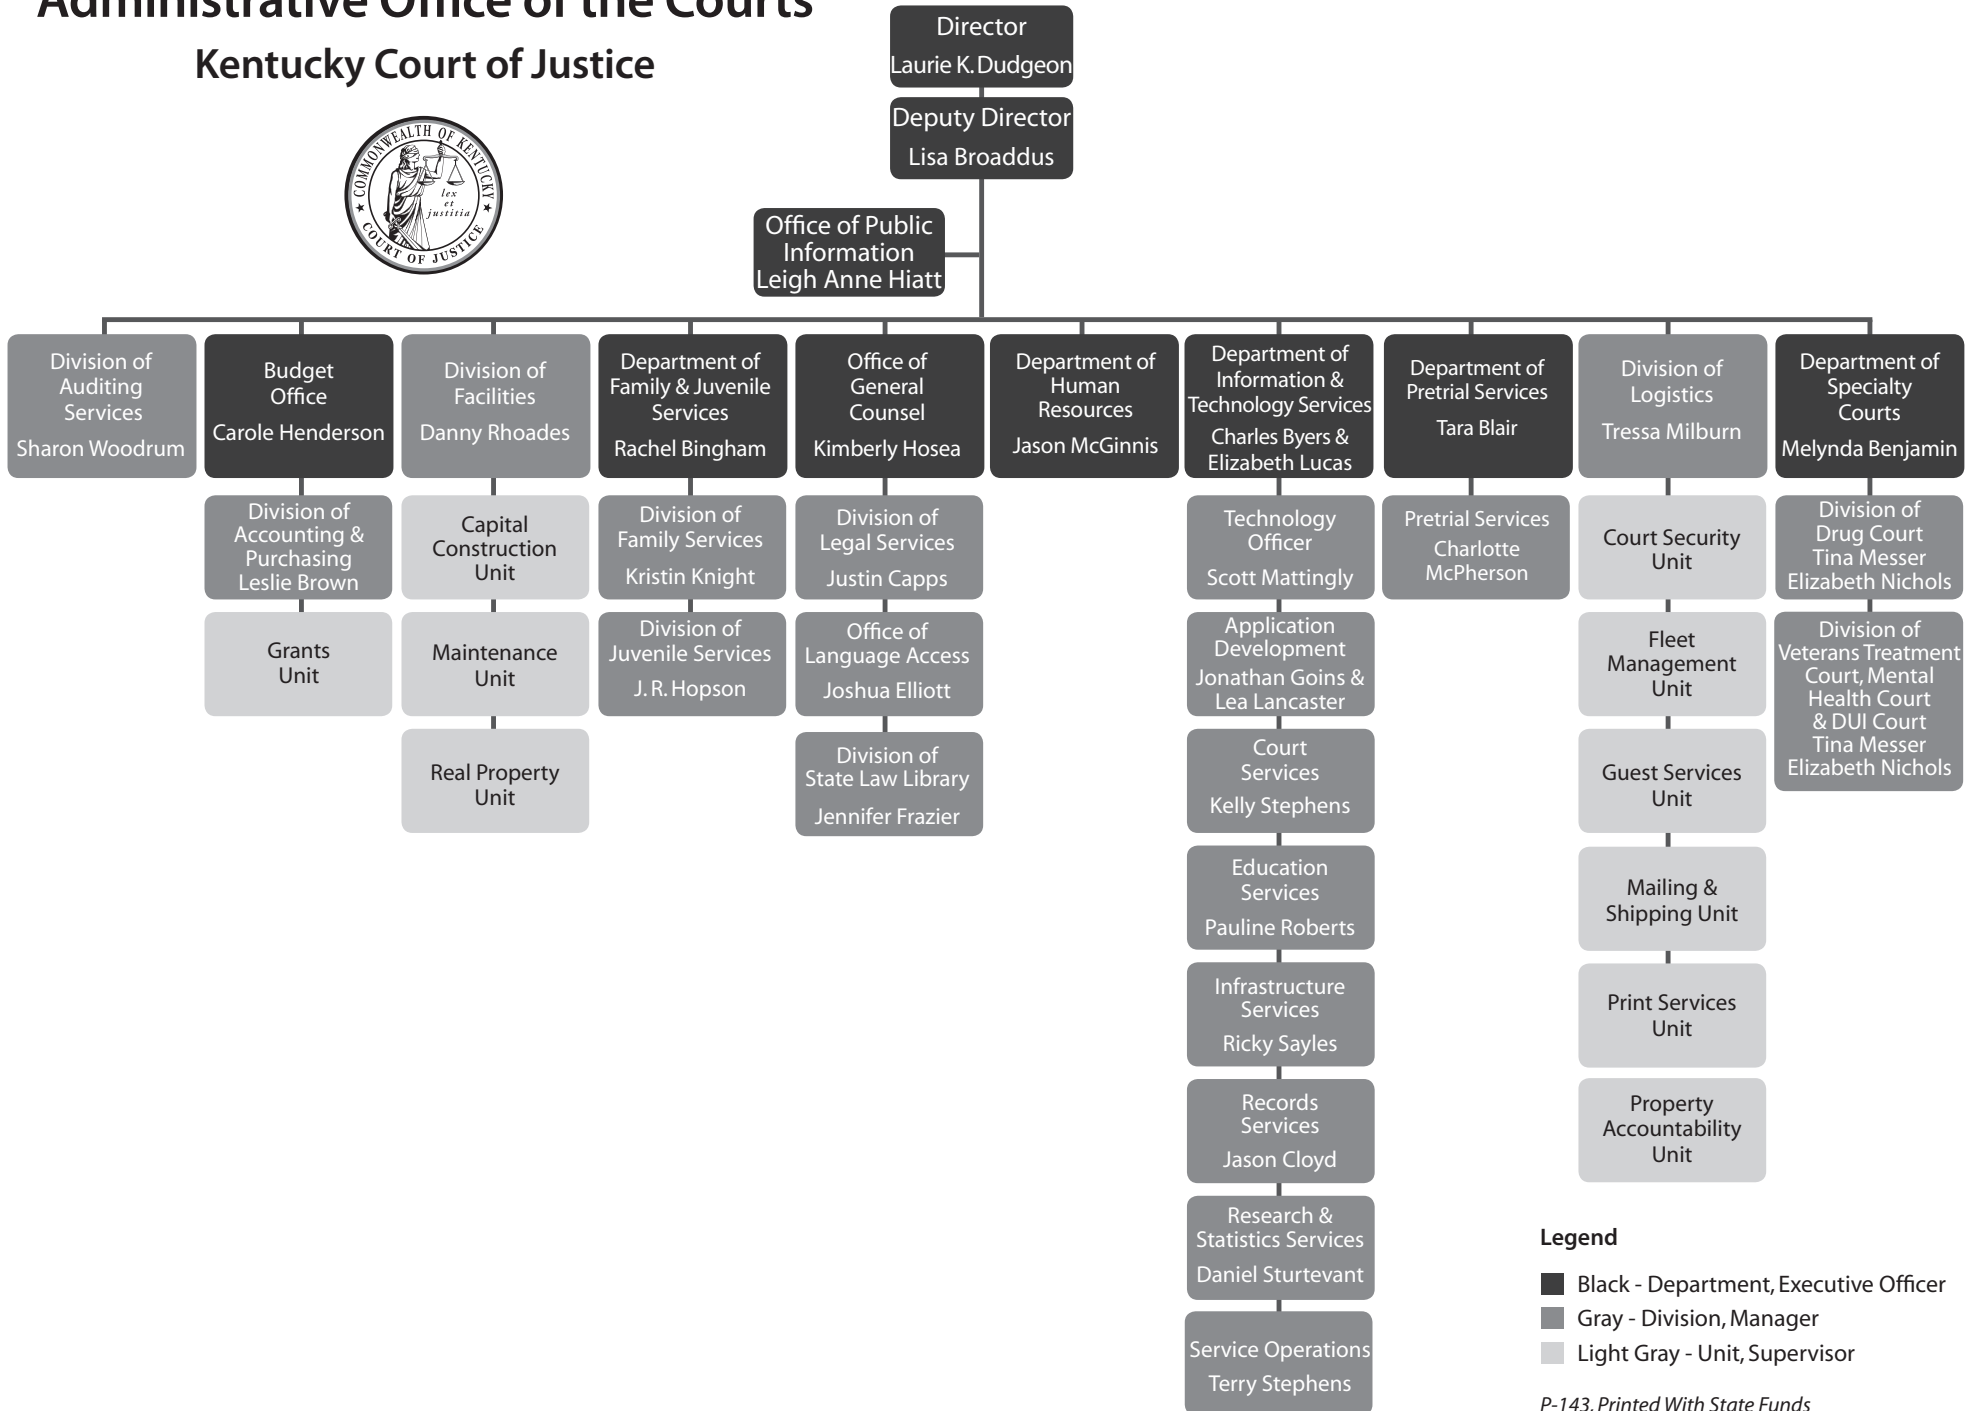

Administrative Office of the Courts

Kentucky Court of Justice

Legend

- Black - Department, Executive Officer
- Gray - Division, Manager
- Light Gray - Unit, Supervisor